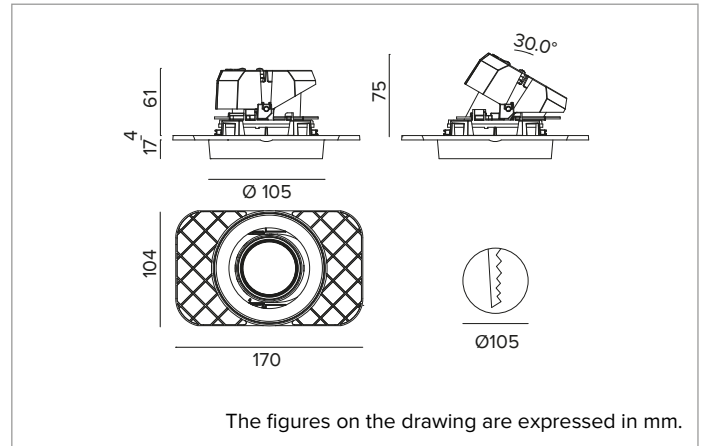

SOURCE

High efficiency Chip on Board LED Ra90. Ra80 on request.

Energy efficiency class: F

Nominal power: 5,7W

Nominal flux: 528lm

Colour rendering index: 90

Rf: 92

Rg: 99

CCT nominal: 2700K

Lifetime (L80/B10): >50000h tq +25°C

ILLUMINOTECHNICAL CHARACTERISTICS

NSP - precision optics with a black silicone cut off ring. Version with a convex faceted highly reflective anodised aluminium reflector and a holographic diffusion filter. UGR<19 (EN 12464-1).

Optic: REFLECTOR

Beam angles: NSP

Optical efficiency: 64%

Fixture flux: 338lm

Luminous efficacy: 46lm/W

Photobiological safety: Compliant with RG1 low risk group

MECHANICAL CHARACTERISTICS

Die-cast white painted anodised aluminium body and dissipator. White colour cover. The optical unit can be adjusted up to 30° on the vertical plane with a mechanical beam locking system and a graduated scale, and 358° on the horizontal plane. Trimless version with a load-bearing element for installation and finishing in plasterboard.

Colour and finish: Plaster white

Weight: 0.61Kg

Version: TRIMLESS

Degree of protection: IP20 for recessed part

Degree of protection: IP40 for exposed part

ELECTRICAL CHARACTERISTICS

Integrated electronic ON-OFF driver. Luminaire compliant with EN 60598-2-22 for power supply from a centralised emergency system CPSS (Central Power Supply System), not incorporated in the luminaire - high risk areas excluded. The default power and flux are 100% in AC and 100% in DC.

Fixture Power: 7W

Power supply: 220-240Vac 50/60Hz

Insulation Class: CLASS 2

Type of driver / Control: ON-OFF

Driver included: YES

Class F: YES

SAFE FLICKER: PstLM=<1 and SVM=<0.4 (IEC TR 61547-1 and IEC TR 63158), to ensure a more comfortable and safe light

Ambient temperature: 0°C / +25°C

INSTALLATION

Quick tool-free mounting system for false ceiling installation from 0.5 to 30mm.

NOTES

110-277Vac version available on request.

WARRANTY

5 years.

WARNING

Luminaire designed for disposal/recycling at end-of-life. Replaceable (LED only) light source by a professional. Replaceable control gear by a professional.

Due to the technological evolution of the electronic components, the data provided may be updated, and as such, confirmation must be requested during the order process.

Luminous flux and power supply have +/-10% tolerances with respect to the indicated value. tq +25°C (CIE 121).

We reserve the right to make technical changes.

Targetti Sankey S.r.l.
Via Pratese, 164
50145 Firenze - Italy
Tel: +39 055 37911
targetti.com
targetti@targetti.com

CCIAA Firenze
Share Capital:
€ 500.000,00
VAT N. (IT):
01537660480
R.E.A: FI-275656

TARGETTI